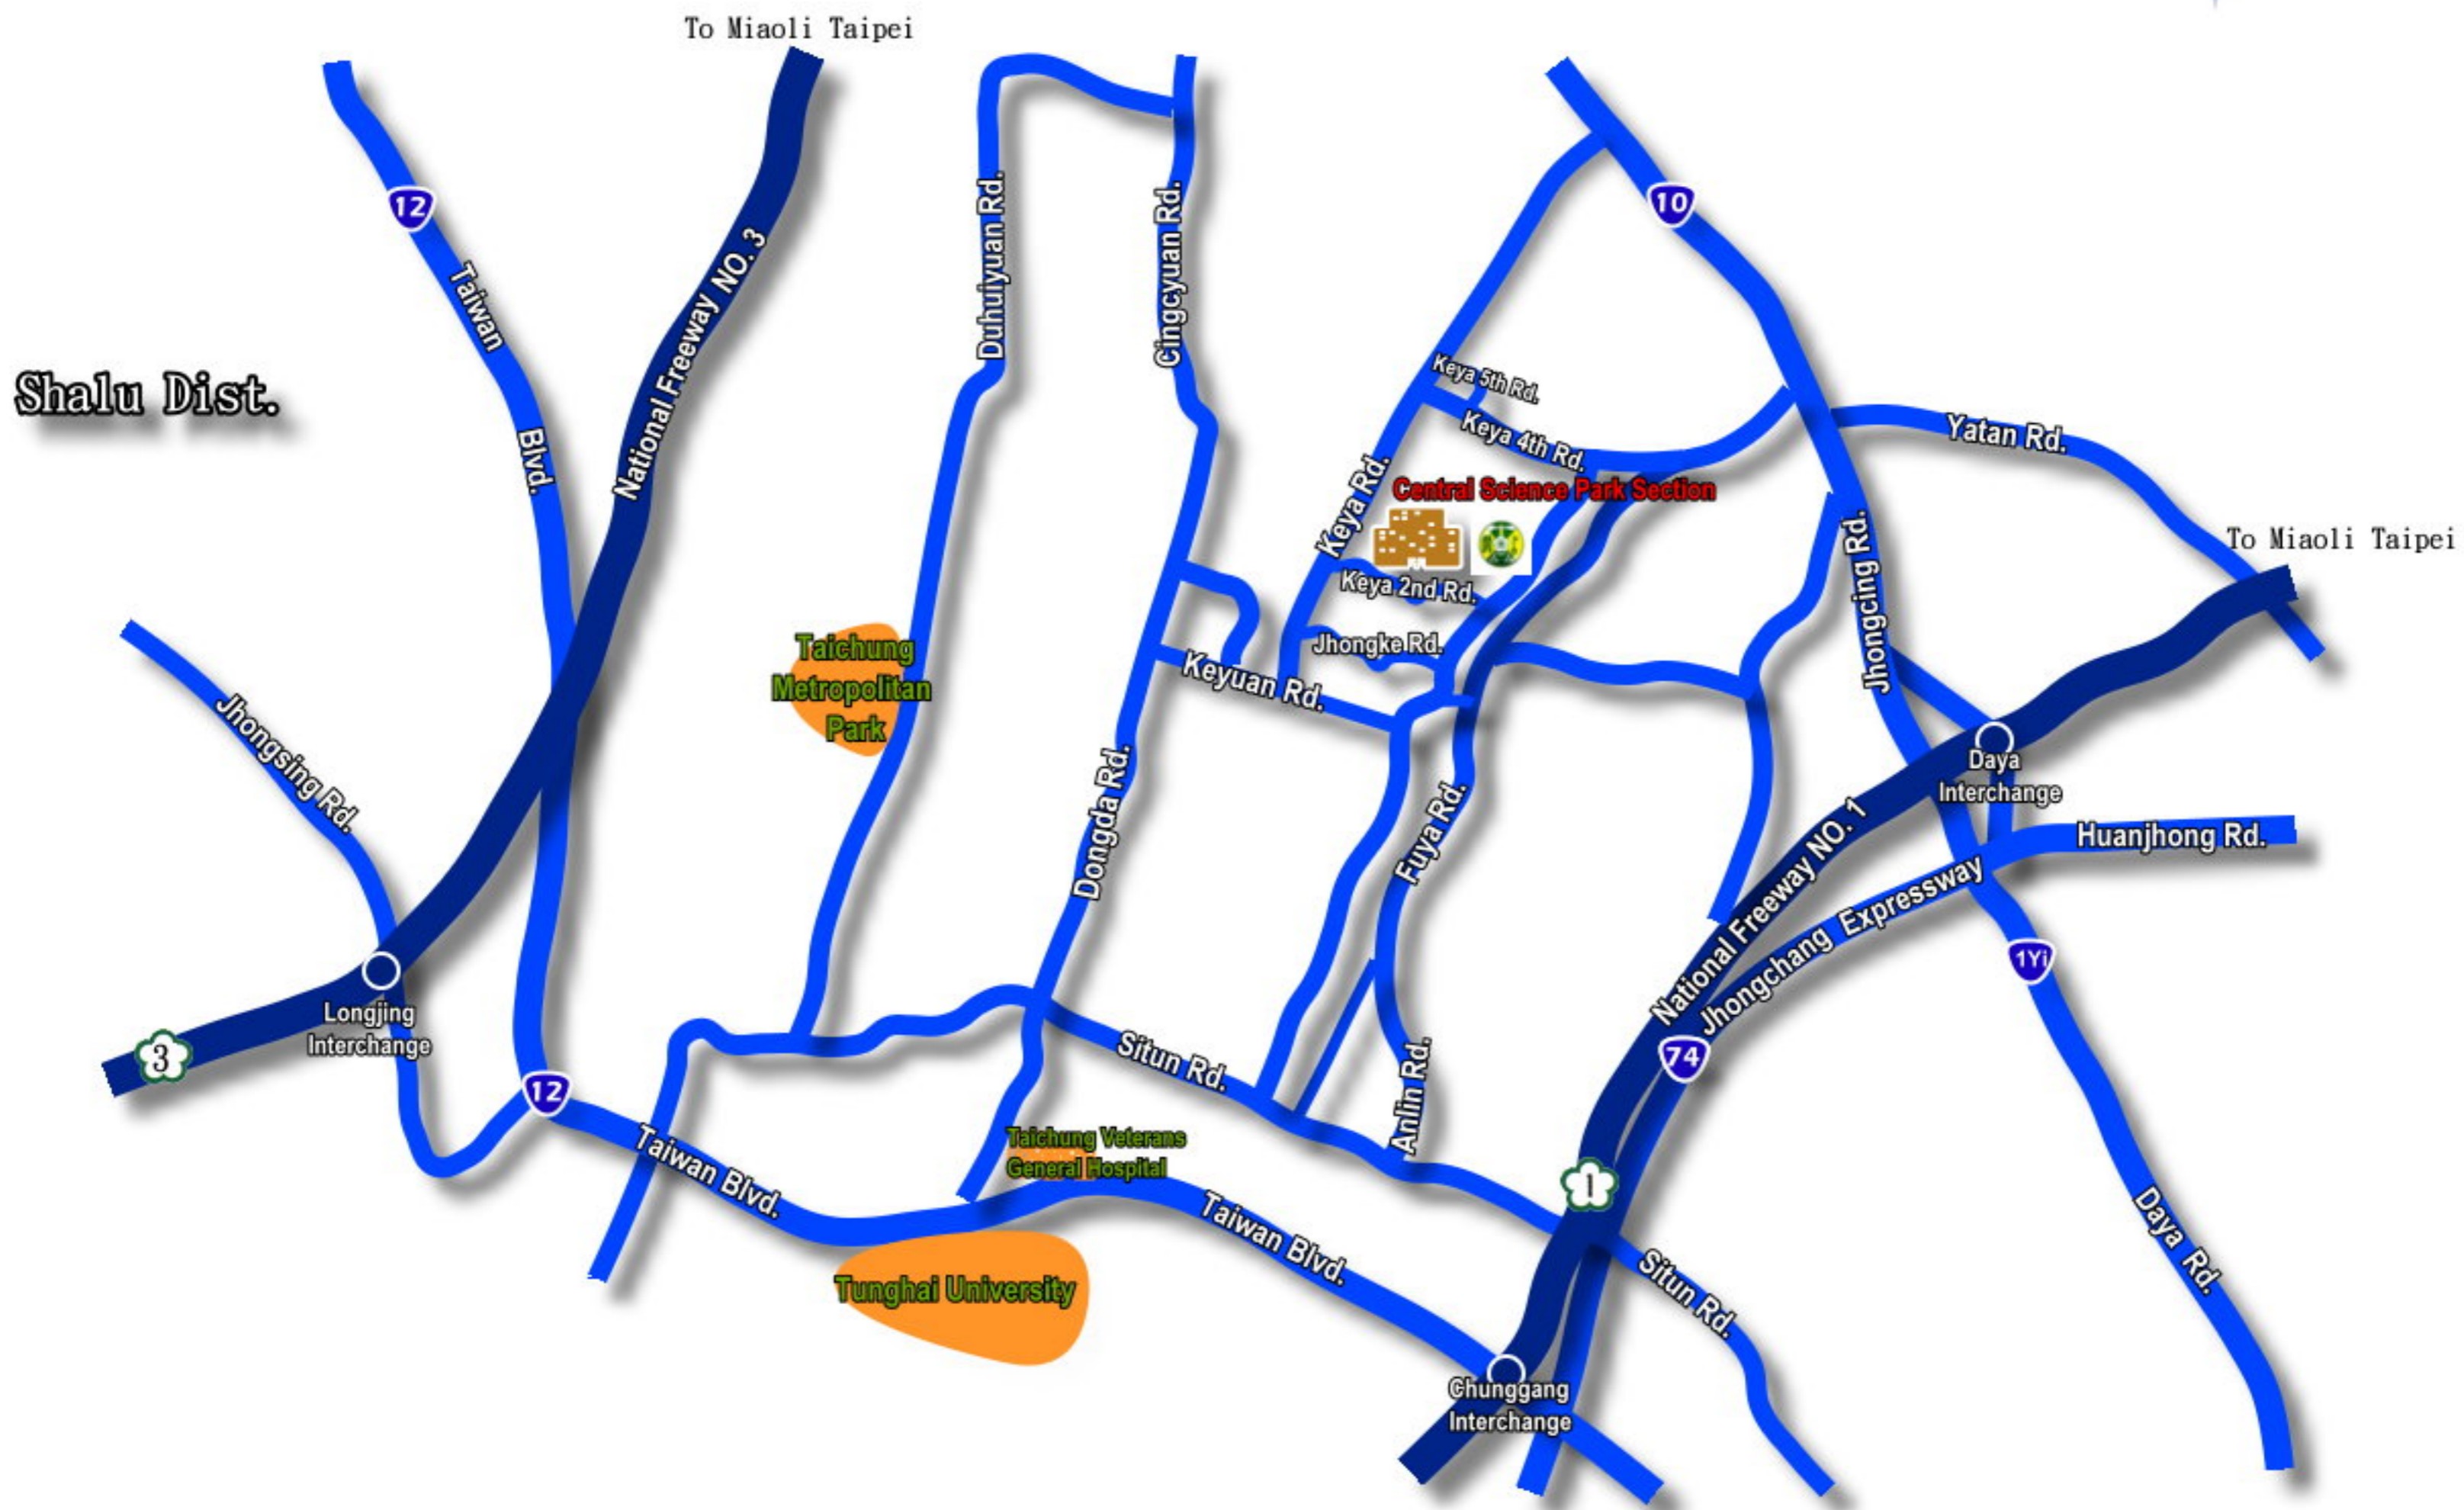

Location of Central Science Park Section, Taichung Customs

Address: 1F, No 10, Keya Road, Daya Dist., Taichung City
TEL: 886-4-25602706

*** Driving Southbound:**

1. National Freeway NO. 1: Daya Interchange (to Daya) > Jhongcing Rd., (10 min drive) > Make a left turn at Keya Rd. (2 min drive) > Central Science Park Section
2. National Freeway NO. 3: Shalu Interchange (to Taichung, Daya) > Jhongcing Rd., (10 min drive) > Make a right turn at Keya Rd. (2 min drive) > Central Science Park Section

*** Driving Northbound:**

1. National Freeway NO. 1: Chunggang Interchange (to Shalu) > Taiwan Blvd. (10 min drive) > Make a right turn at Dongda Rd. (5 min drive) > Central Science Park Section
2. National Freeway NO. 3: Longjing Interchange (to Taichung) > Taiwan Blvd. (5 min drive) > Make a left turn at Dongda Rd. (5 min drive) > Central Science Park Section

*** Bus: NO 45, 42, 73, 75, 68, 69**