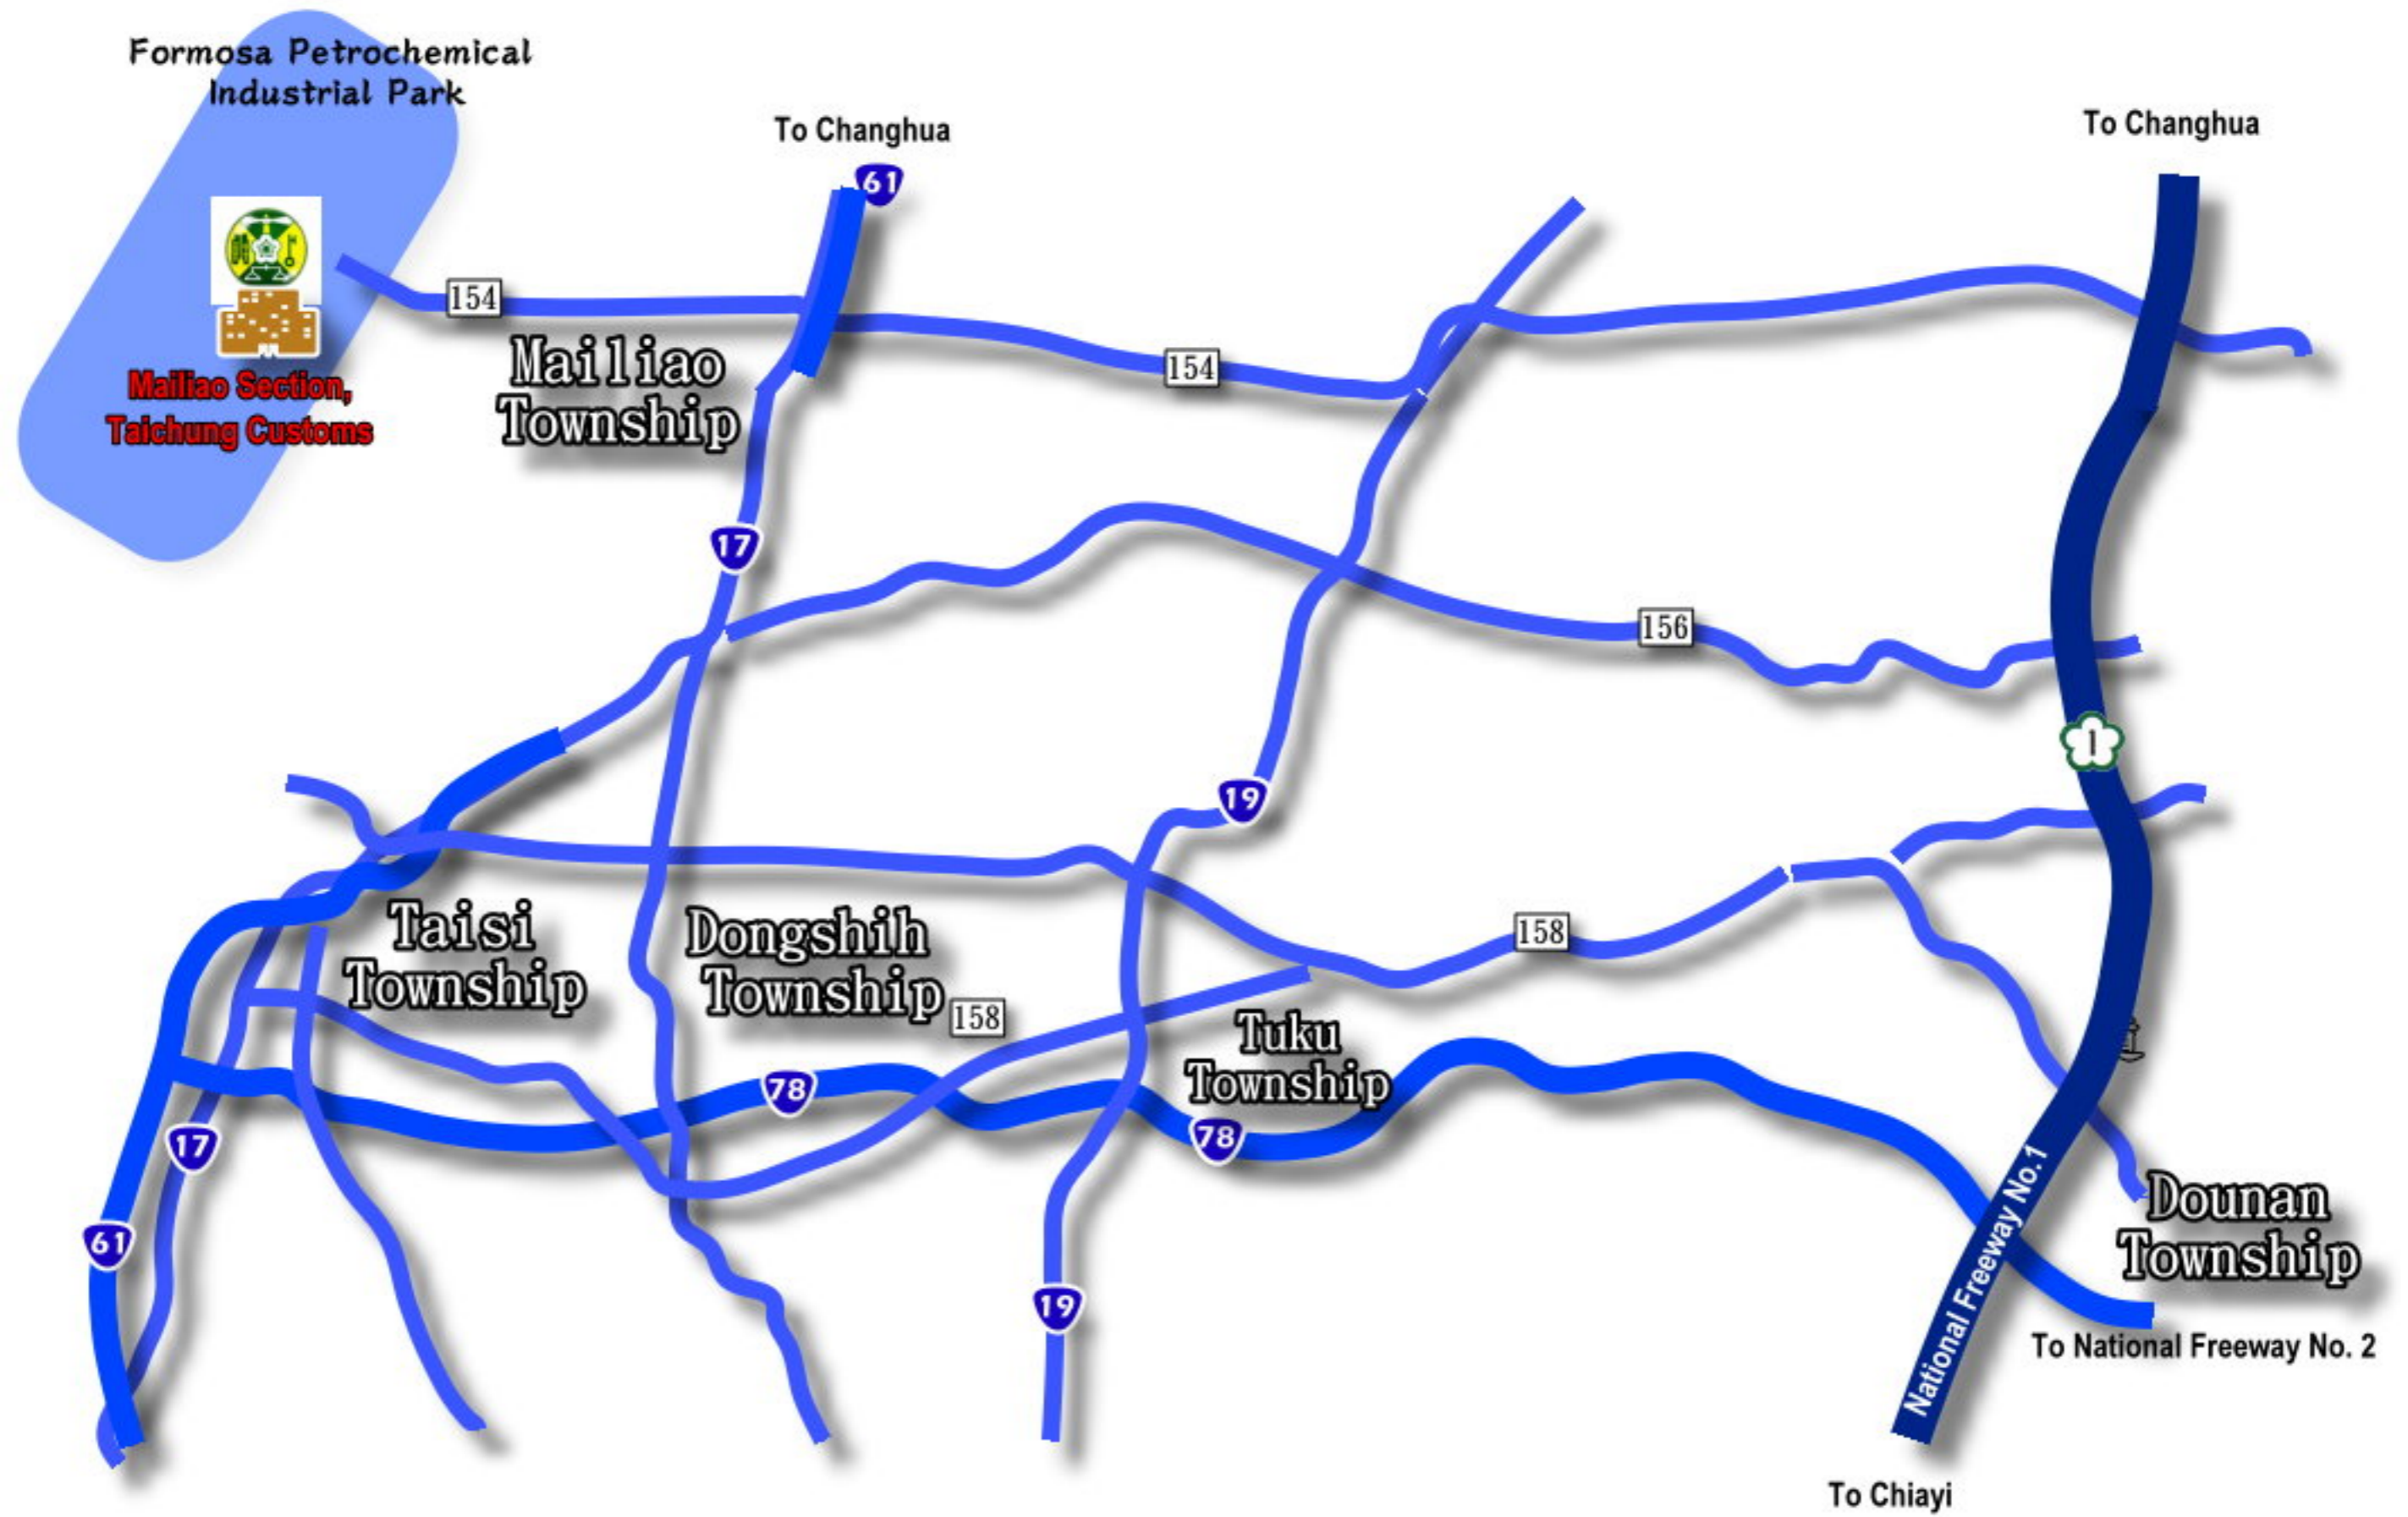

Location of Mailiao Section, Taichung Customs

**Address: 3F, Harbour Building, NO1, Formosa Petrochemical Industrial Park,
Mailiao Township, Yunlin County
TEL: 886-5-6812061**

Direction:

- * Freeway: National Freeway NO. 1 or NO. 2 > Yunlin System Interchange (Westbound) > Expressway NO 78 > Expressway NO. 61 or Taiwan Expressway NO. 17 (Northbound) > County Road NO. 154 (Westbound) > Harbour Building
- * Expressway: Expressway NO. 61 or Taiwan Expressway NO. 17 (Northbound) > County Road NO. 154 (Westbound) > Harbour Building
- * Bus: Solar Bus - Douliou Stop > County road NO. 154 > Harbour Building